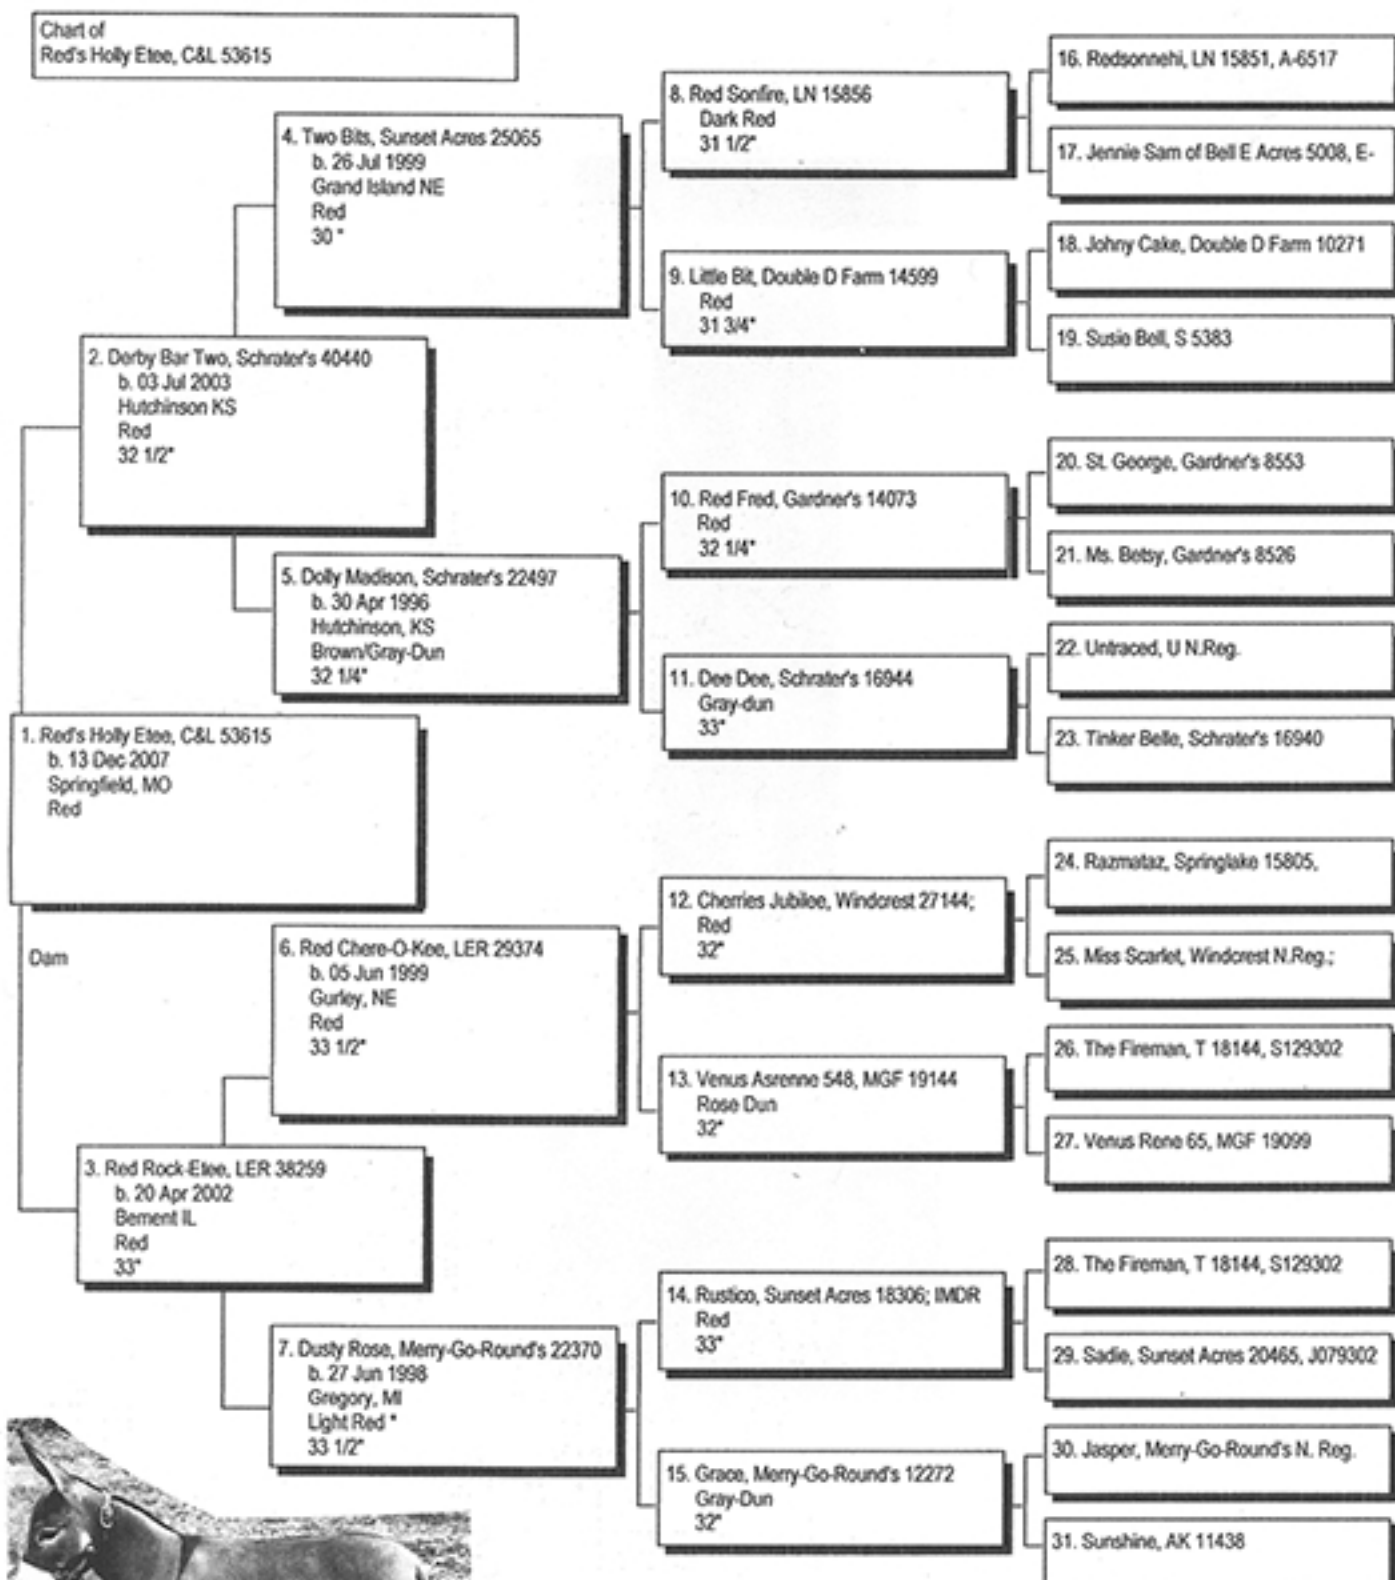

## Pedigree

## Chart #1

The American Donkey and Mule Society  
P.O. Box 1210, Lewisville, TX 75067 (972) 219-0781  
The American Donkey and Mule Society is not responsible  
for errors in information submitted to the registry.